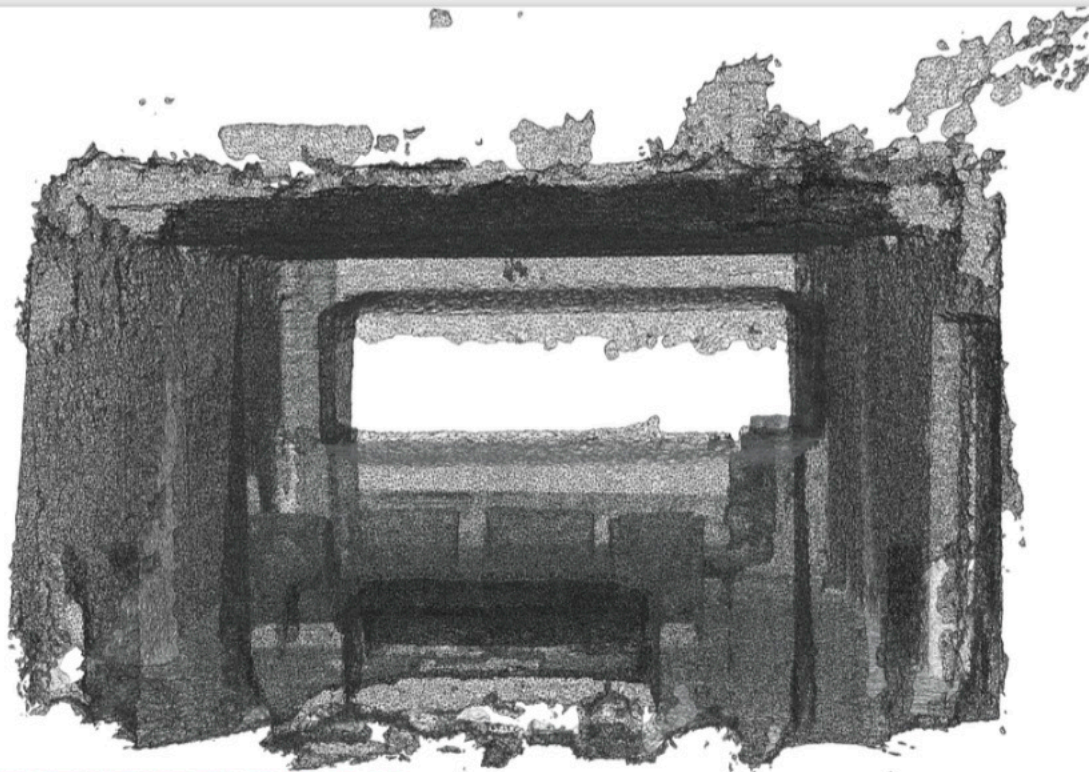

MON CINEMA

A large window with a view of a snowy landscape and trees. The window is divided into several vertical panes. The text "MON CINEMA" is overlaid in red, bold, sans-serif font across the center of the window.

MON CINEMA

MON CINEMA

A photograph of an interior space, likely a living room or study, featuring a large window with light-colored curtains. The floor is made of dark wood with a complex geometric pattern. A large, ornate rug with a floral and scrollwork design is partially visible in the foreground. The view through the window shows an outdoor area with a stone balustrade and a wrought-iron fence.