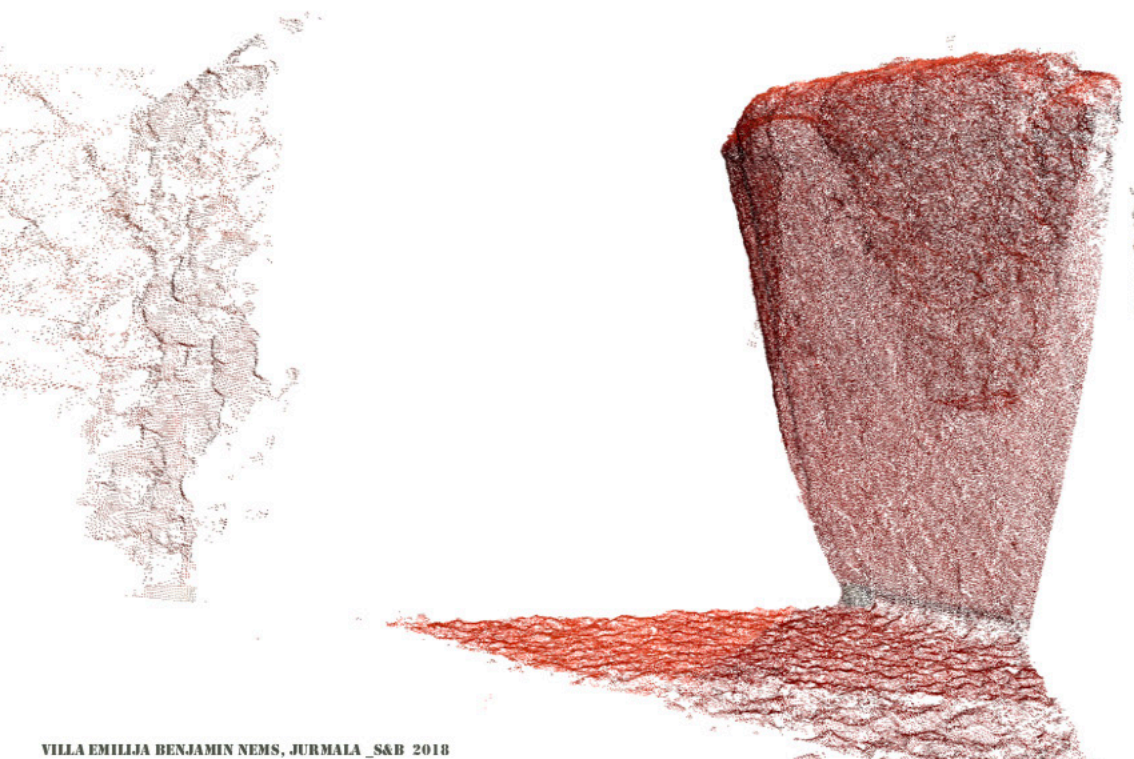

A photograph of an interior space, likely a living room or study, featuring a large window with light-colored curtains. The floor is made of dark wood with a complex geometric pattern. A large, ornate rug with a floral and scrollwork design is partially visible in the foreground. The view through the window shows an outdoor area with a stone balustrade and a wrought-iron fence.

MON CINEMA