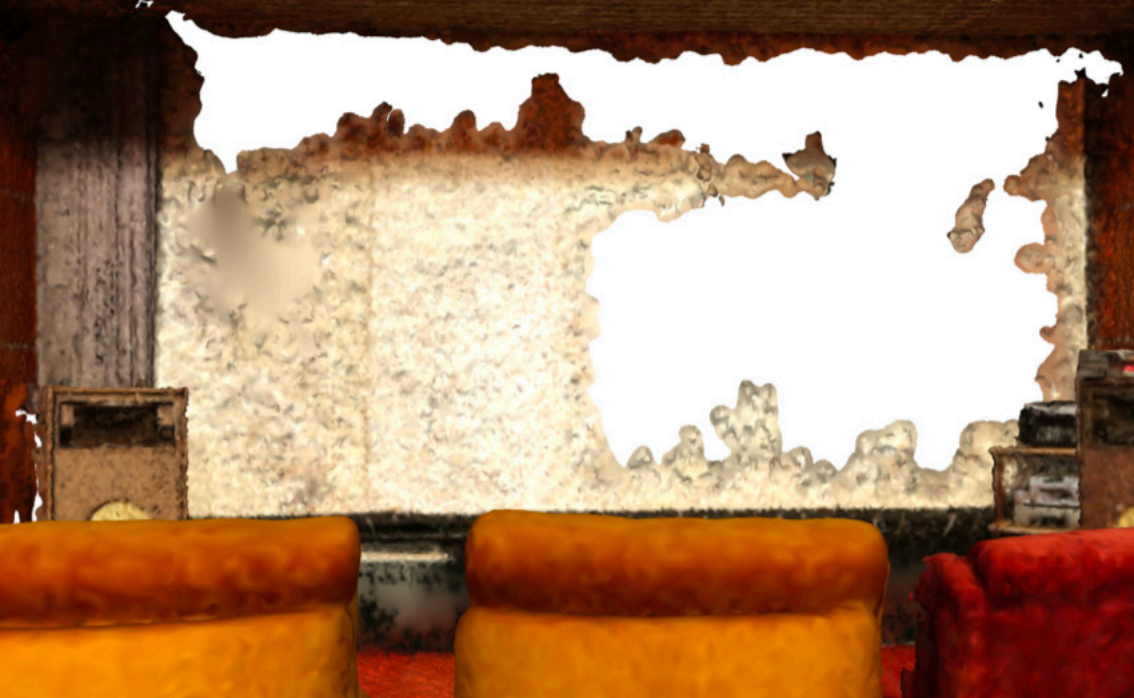

VILLA EMILJA BENJAMIN NEMS, JURMALA_S&B 2013