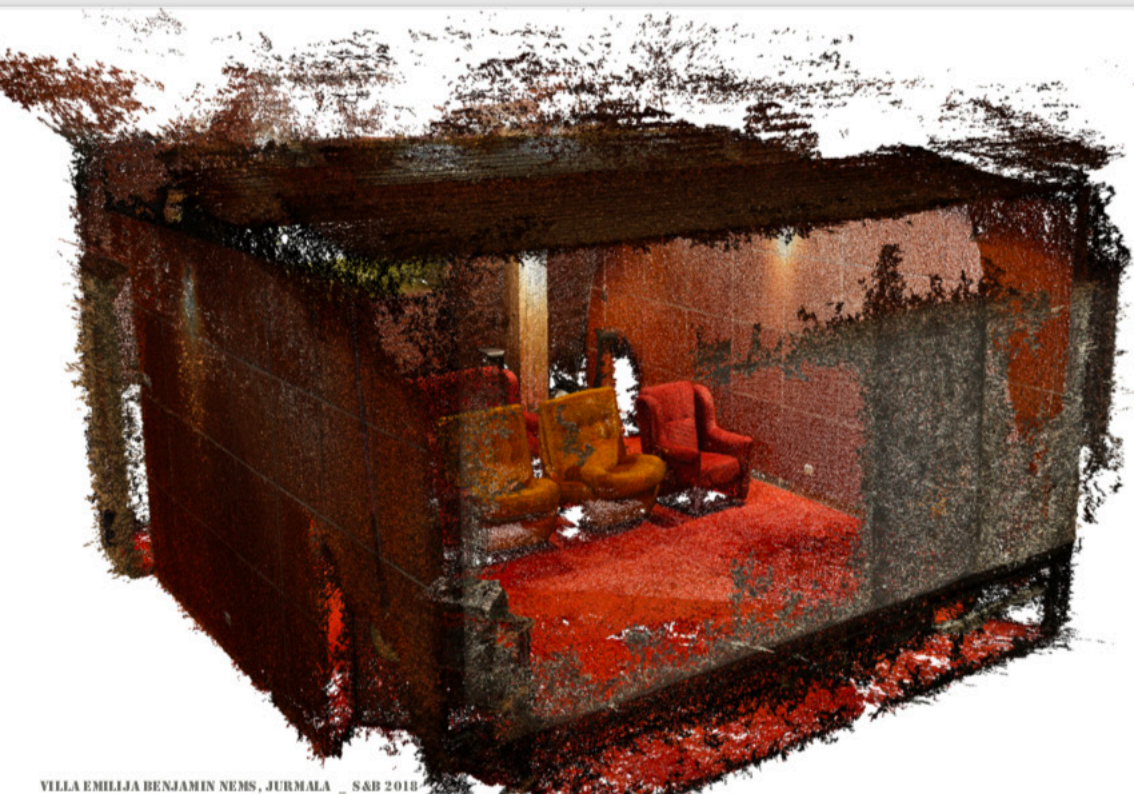

MON CINEMA

A large window with a view of a snowy landscape and trees. The window is divided into several vertical panes. The text "MON CINEMA" is overlaid in red, bold, sans-serif font across the center of the window.

MON CINEMA

MON CINEMA

A photograph of an interior space, likely a living room or study, featuring a large window with light-colored curtains. The floor is made of dark wood with a complex geometric pattern. A large, ornate rug with a floral and scrollwork design is partially visible in the foreground. The view through the window shows an outdoor area with a stone balustrade and a wrought-iron fence.

VILLA EMILJA BENJAMIN NEMS, JURMALA _S&B_ 2018

A room with a large window, a red carpet, and a wooden chair. The room has a rustic feel with wood paneling and a large window. The window looks out onto a snowy landscape with trees. The floor is covered in a red carpet. There are several wooden chairs in the foreground. The walls are made of wood. The window is framed in dark wood. The view outside shows a snow-covered lawn, a path, and several tall, thin trees. The sky is overcast.

MON CINEMA

MON CINEMA

MON CINEMA

MON CINEMA

A photograph taken from a balcony, looking out onto a lush green landscape. The balcony has a stone balustrade with decorative balusters. In the foreground, there is a paved area with large, light-colored tiles. The background is filled with tall, green trees under a clear sky. The text "MON CINEMA" is overlaid in large, bold, red letters across the center of the image.